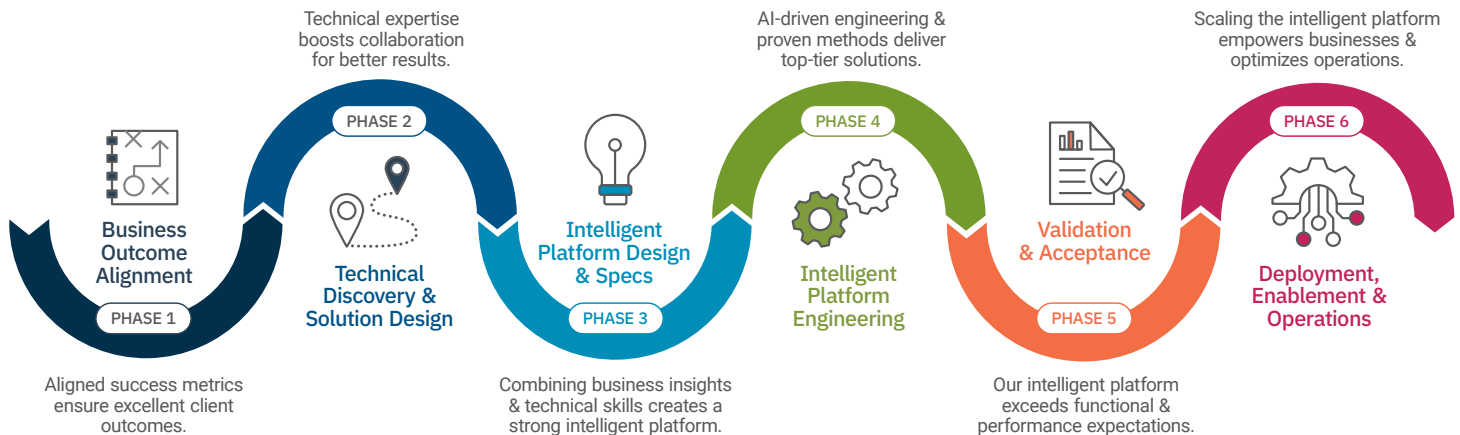

Intentional

Our phased approach is driven by business outcomes & leverages best-in-class, proven methodologies.

Collaborative

We align the right team for each phase, ensuring productivity & faster time-to-market.

Purposeful

Our delivery tools speed up development, allowing the team to focus on unique client features.

Our People

Leveraging expertise to ensure tailored, high-quality solutions for our clients

900+
highly-skilled employees

15yrs
average Azure experience

99%
have Microsoft certifications

Our Delivery Tools

Ensuring efficiency, consistency and high-quality outcomes for every project.

3x
faster average time to value

96%
reduction in client onboarding time

1-2wks
of development time saved

Our six-phased approach is driven by purpose & business outcomes.

Technical Delivery Assets

The following chart outlines the key elements that drive our efficient and high-quality delivery of 3Cloud services. Our Technical Delivery assets each contribute to our streamlined processes and enhanced collaboration. These valuable assets are included in every client engagement, ensuring that our solutions are robust, scalable and tailored to meet your specific needs.