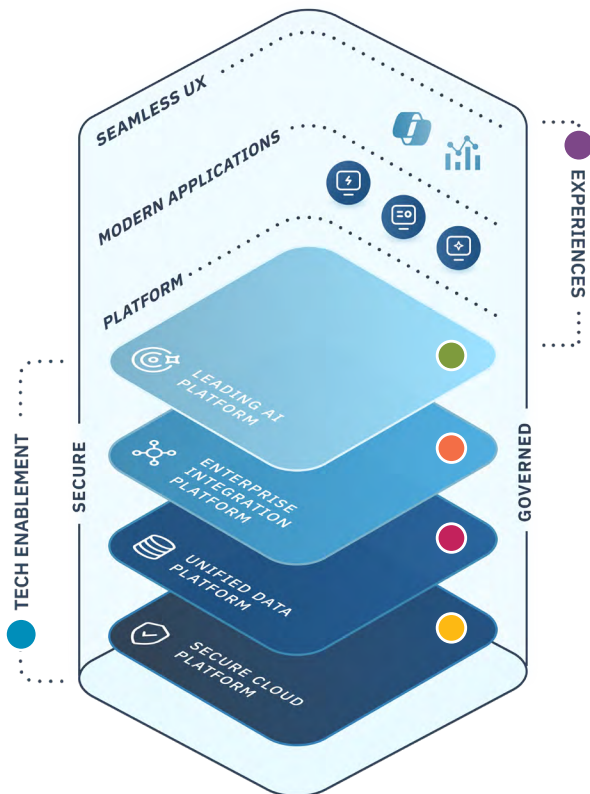

## Building the Backbone of AI-Enabled Enterprises

Imagine a world where your business predicts customer needs, improves operations in real-time and makes data-driven decisions effortlessly. For many organizations, this is still a distant dream. **The missing piece? A scalable intelligent platform.**

### What is an Intelligent Platform?

An intelligent platform is the backbone of an AI-enabled enterprise. It's not a one-time build, but an evolving technology foundation that matures with your business continually adapting and delivering value. An intelligent platform can support the entire AI lifecycle, seamlessly integrating essential tools and platforms to transform AI into a strategic asset that drives business growth and keeps you ahead of the competition.

# 74%

of companies struggle to achieve and scale value from their AI initiatives\*

# 1.5x

higher revenue growth for AI-enabled enterprises compared to their peers\*

\* [Where's the Value in AI?](#)  
Boston Consulting Group, Oct 2024

- **Experiences:** Intuitive design for seamless user interaction and higher adoption.
- **Tech Enablement:** Modern data stack to activate and manage AI.
- **Leading AI Platform:** Azure, the premier AI cloud platform, offers scalable, secure tools for AI model development and management.
- **Enterprise Integration Platform:** Streamlines data flow and enhances processing efficiency.
- **Unified Data Platform:** Integrated, accessible data accelerates AI-driven innovation and decision-making.
- **Secure Cloud Platform:** Ensures optimal management and protection of cloud resources with top-notch security and compliance using Microsoft Azure.