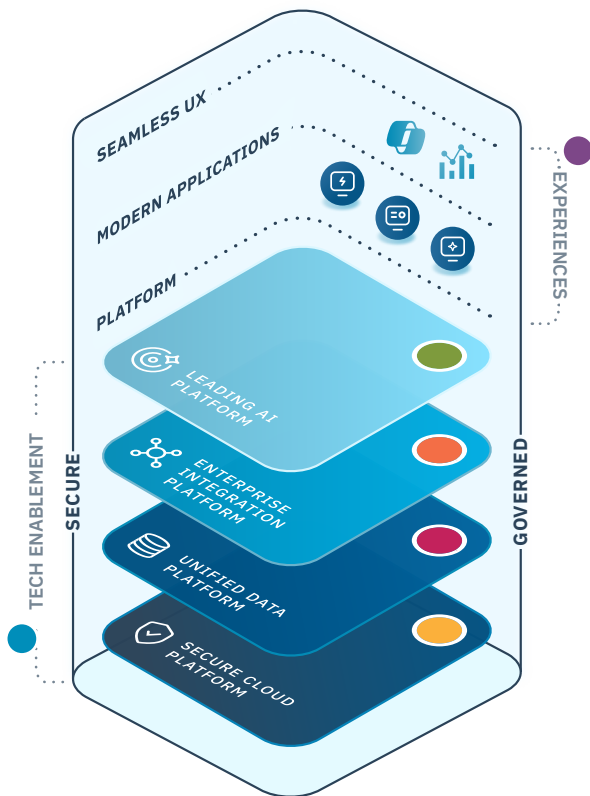

THE INTELLIGENT PLATFORM

Building the Backbone of AI-Enabled Enterprises

Imagine a world where your business predicts customer needs, improves operations in real-time and makes data-driven decisions effortlessly. For many organizations, this is still a distant dream. **The missing piece? A scalable intelligent platform.**

What is an Intelligent Platform?

An intelligent platform is the backbone of an AI-enabled enterprise. It's not a one-time build, but an evolving technology foundation that matures with your business continually adapting and delivering value. An intelligent platform can support the entire AI lifecycle, seamlessly integrating essential tools and platforms to transform AI into a strategic asset that drives business growth and keeps you ahead of the competition.

- **Experiences:** Intuitive design for seamless user interaction and higher adoption.
- **Tech Enablement:** Modern data stack to activate and manage AI.
- **Leading AI Platform:** Azure, the premier AI cloud platform, offers scalable, secure tools for AI model development and management.
- **Enterprise Integration Platform:** Streamlines data flow and enhances processing efficiency.
- **Unified Data Platform:** Integrated, accessible data accelerates AI-driven innovation and decision-making.
- **Secure Cloud Platform:** Ensures optimal management and protection of cloud resources with top-notch security and compliance using Microsoft Azure.