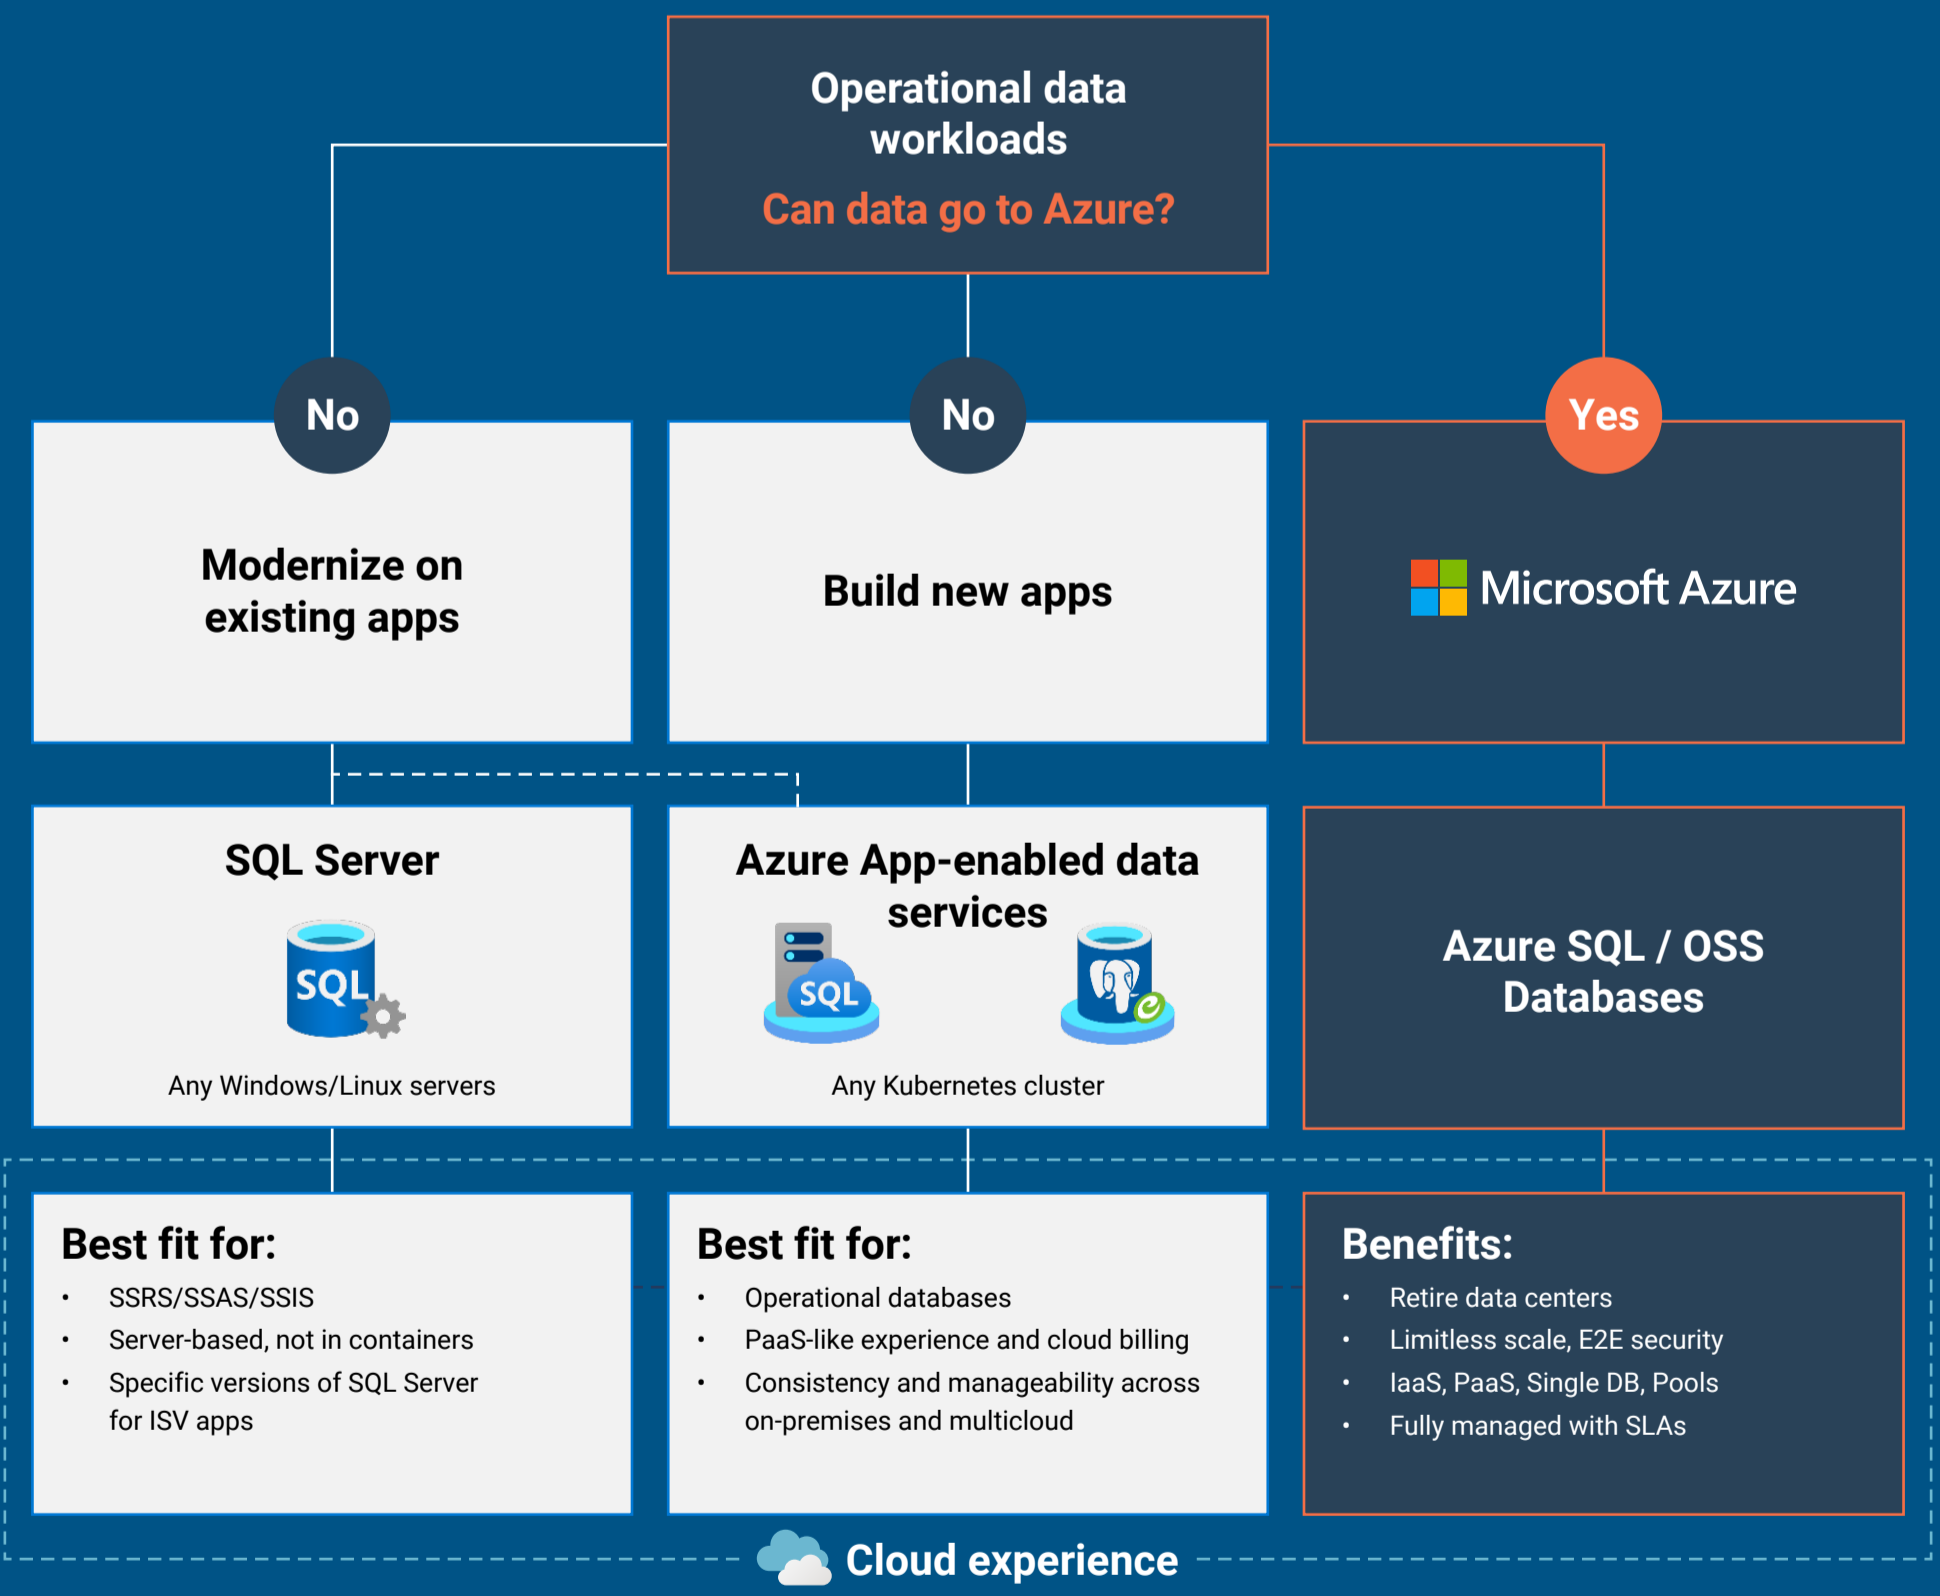

## Any hardware, any Kubernetes

### Modernize in place and build new apps

Using Azure Arc-enabled SQL Managed Instance and PostgreSQL Hyperscale

Not provided by Microsoft  Traditional Licensing  Cloud Billing

Built-in capabilities	Deployment model		Customer infrastructure	Azure
	SQL Server / PostgreSQL	Azure App enabled-data services	SQL Server / PostgreSQL	Azure PaaS databases
Database security features				
Elastic / "Limitless" scalability		Limited by the capacity of customer infrastructure		
Automatic HA/DR		Customer responsible for underlying HW/K8s availability		
Auto upgrade, patching				
Auto backup-restore				
Monitoring				
Compliance certifications	Customer responsible for compliance certification	Customer responsible for compliance certification		90+ certifications
Data sovereignty				Azure regions not available in all countries yet
Customer control				Pre-defined HW options No control over HW/OS
Fully managed by Microsoft	Customer-managed	Customer-managed using software provided by Microsoft		
Guaranteed availability SLA	Customer-managed	Customer-managed using software provided by Microsoft		

### Find the right path for your data

Azure App-enabled data services gives you more options for your data workloads