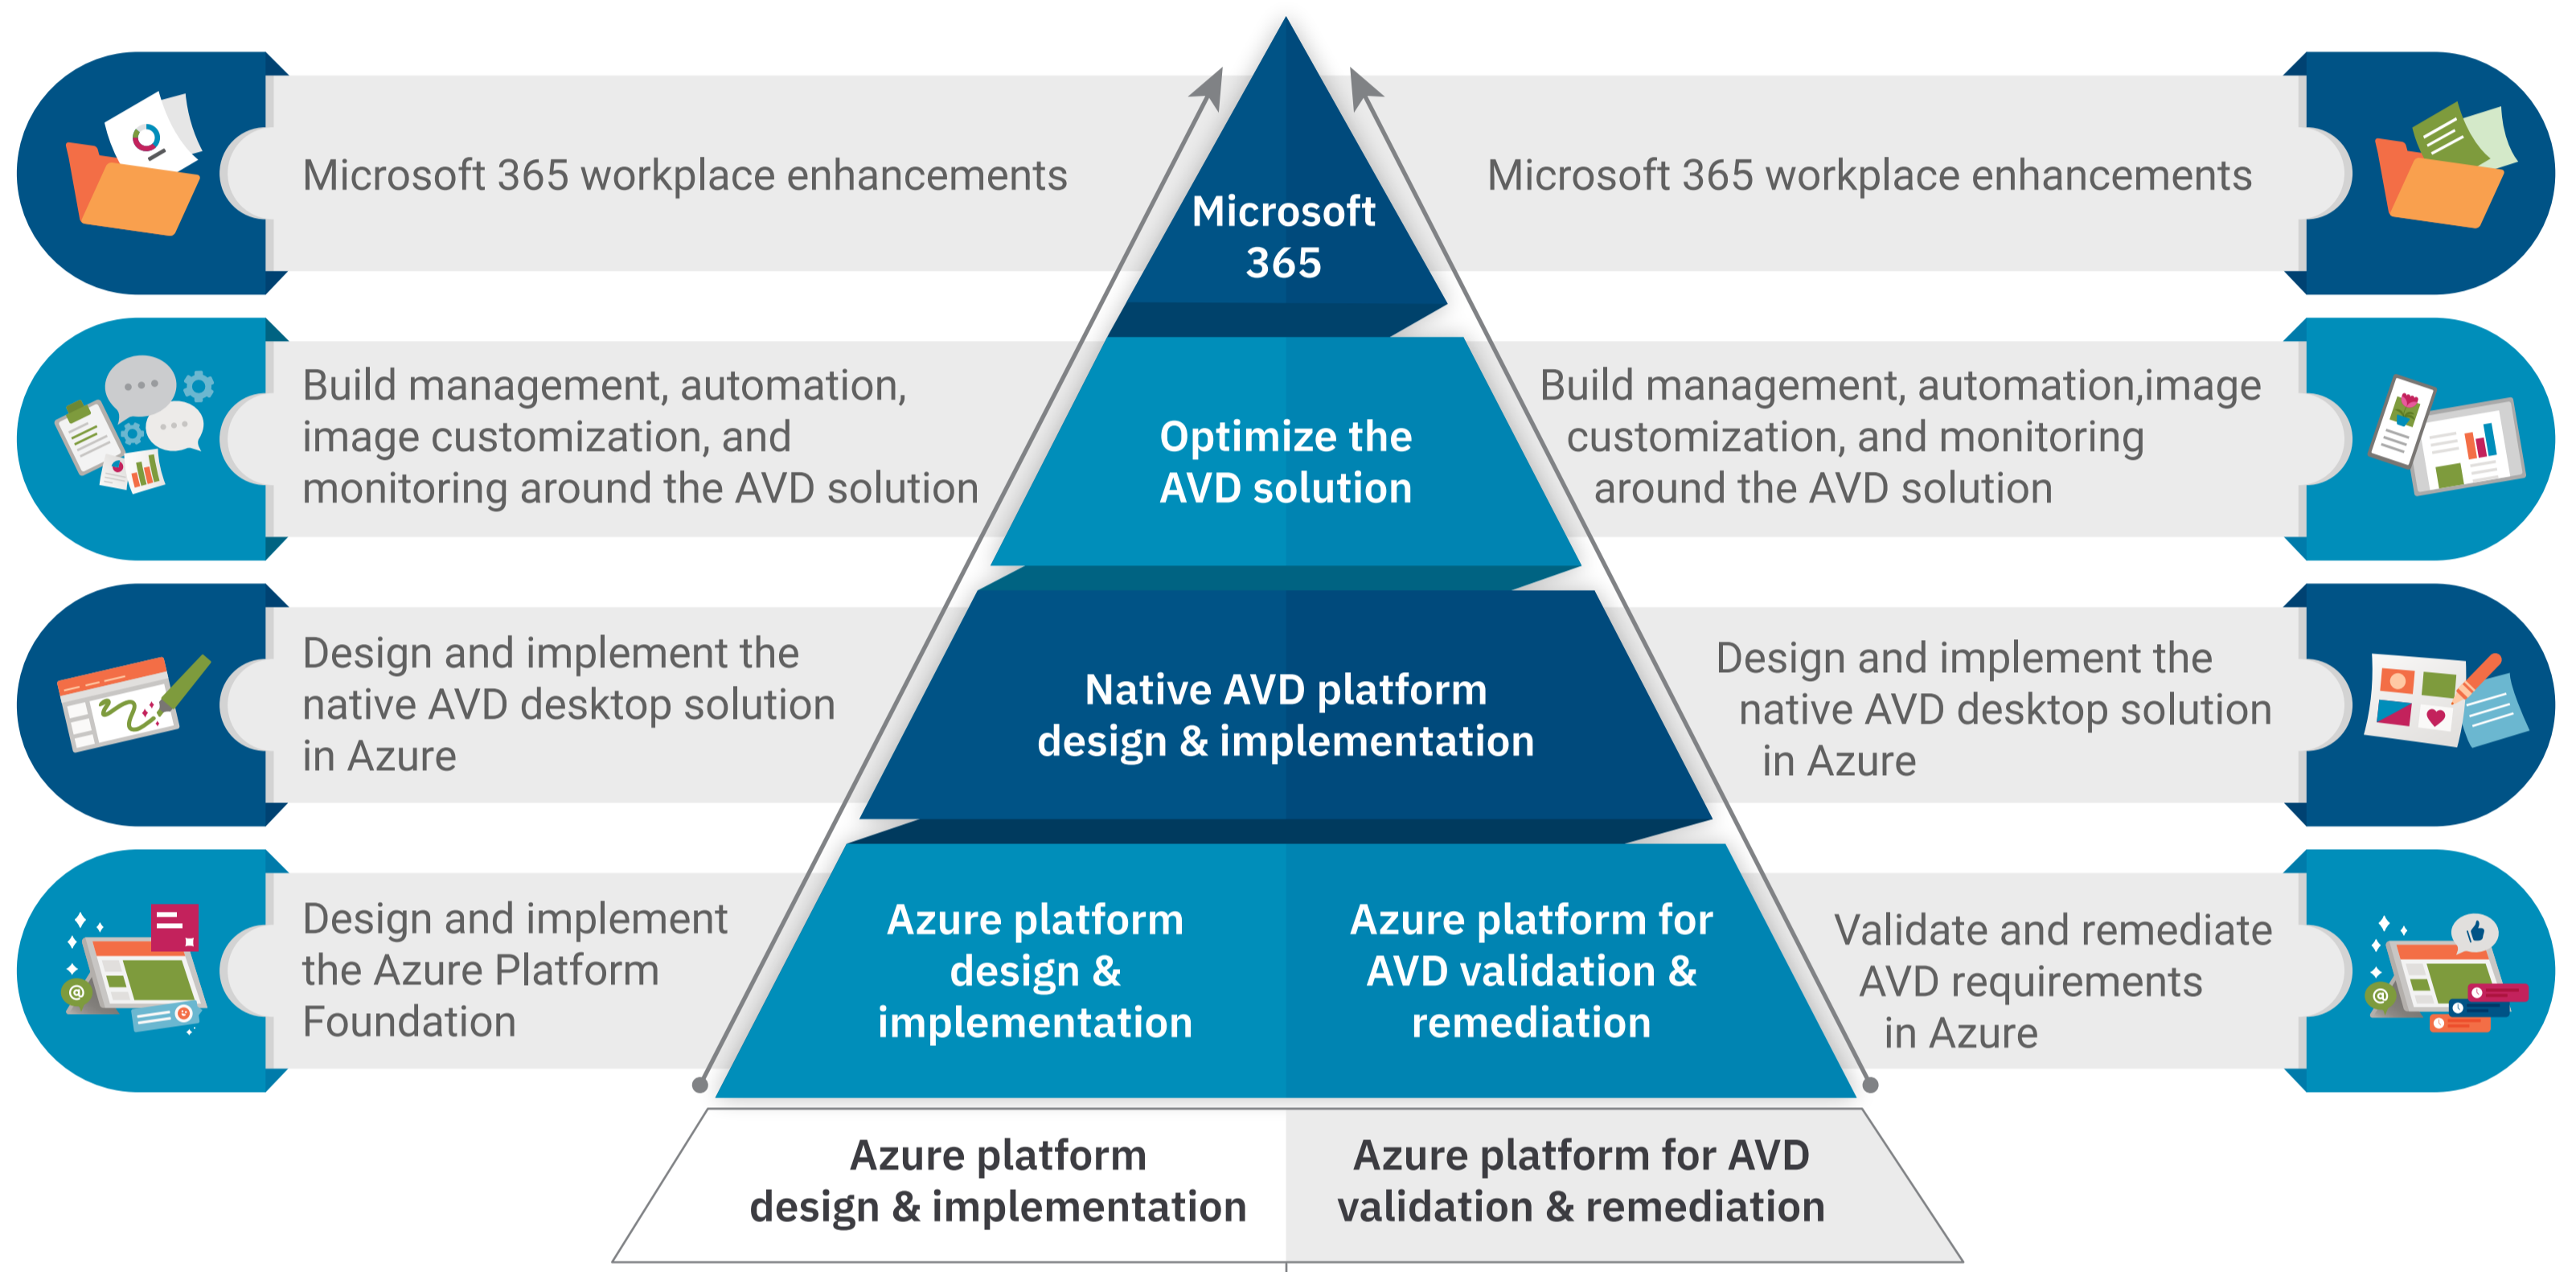

Azure Workloads for Azure Virtual Desktop

Microsoft Azure Virtual Desktop is a flexible cloud VDI platform for secure, customizable virtual desktop and app solutions on Azure—supporting remote work for a hybrid workforce.

The service can support customers who already have a Microsoft Azure cloud infrastructure, as well as those about to embark on their journey with Azure using the existing Azure Cloud Foundation offering.

Two adoption paths with the same outcomes

Capabilities

- Deploy and scale in minutes**
Virtualize and deploy modern and legacy desktop and app solutions in minutes with unified management in the Azure portal.
- Enable optimizations for Microsoft 365 apps for enterprise**
Azure Virtual Desktop delivers the best Microsoft 365 apps for enterprise experience with multi-session virtual scenarios to provide the most productive virtualized experience to your users.
- Delivers the only multi-session Windows 10/11 experience**
Azure Virtual Desktop provides the only multi-session Windows 10 and Windows 11 virtualization in the cloud that's highly scalable, provides cost savings, always up to date, and available on any device.
- Stream apps to deliver SaaS to your customers and employees**
Remote app streaming with Azure Virtual Desktop enables organizations to stream apps to employees through your existing license and to customers with a new monthly per user pricing.
- Manage with first-party, Citrix, or VMware**
Choose your preferred management solution to meet your desired performance, hybrid, and security requirements.