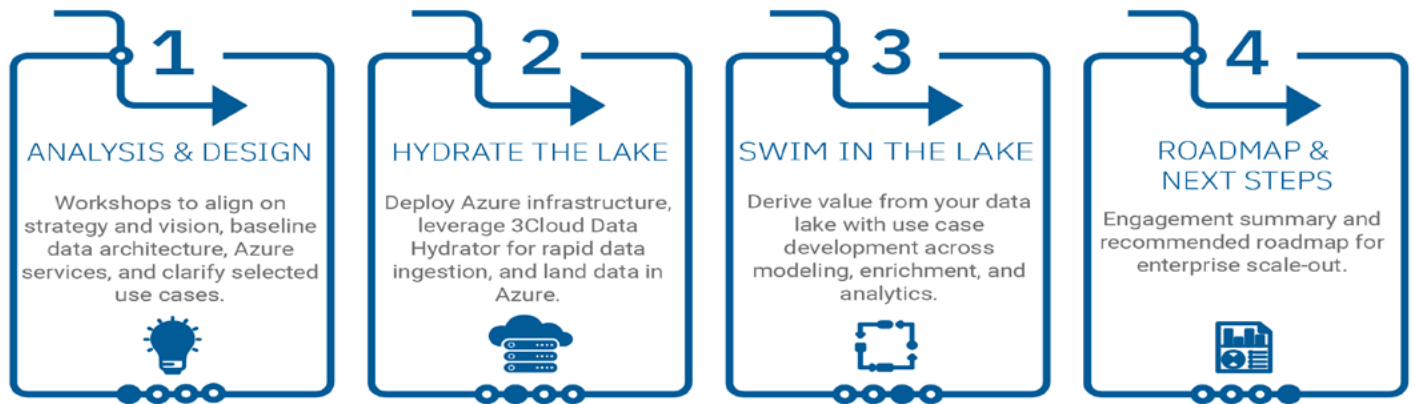

- 
Unite and Unify Your Data
 Azure facilitates extracting, transforming, and easily onboarding data from disparate systems so that it can be analyzed and visualized into one place. The Modern Data Platform Jumpstart powers foundational data services and patterns for ingestion, storage, and modeling.

.....
- 
Scale Rapidly
 Unique, comprehensive vision and framework that accounts for the full lifecycle of modern analytics, from deploying your first Azure data service, all the way to managed adoption and support of self-service BI and AI capabilities.

.....
- 
Achieve Insight
 Modern Data Platform Jumpstart solution cuts through the data warehouse and lake house debate to build the right platform for you, ensuring you can focus on achieving insights with timely, secure, and governed data to fuel business decisions.

Avoid flying blind by providing data-driven decision making to all business stakeholders for their respective demands.

How It Works

Modern Data Platform Jumpstart is a unique and comprehensive framework that accounts for the full lifecycle of modern analytics, from deploying your first Azure data service, all the way to managed adoption and support of self-service capabilities. This four to six week jumpstart solution aligns to strategy and connects technical solutions with the people and process necessary to fully realize the value of your data.